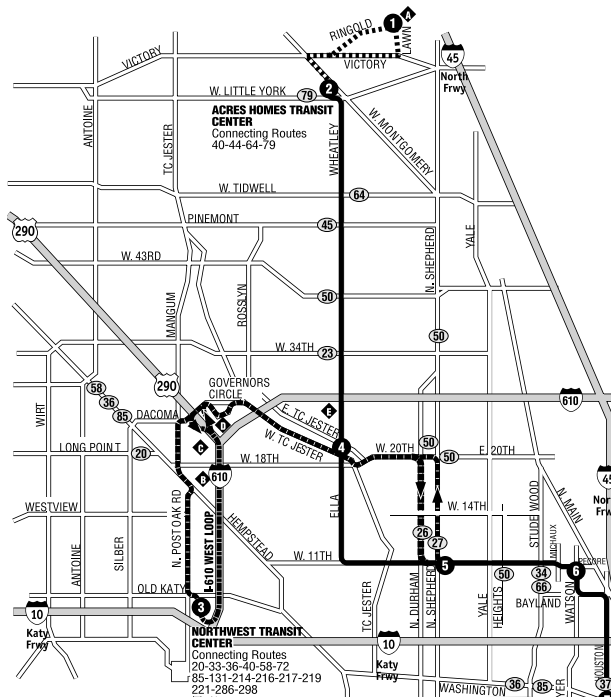

LEGEND / LEYENDA

- Ella Branch
- Northwest Mall Branch
- Via HOV Lane
- Howard Branch
- Howard/Richey Branch
- Via Gulfcoast Health Center
- Acres Homes Health Center
- METRO Rail Red Line
- Point where time is shown on schedule. Time points can be used as references to estimate when the bus will arrive at your stop.
- METRO Rail Stations / Estación de METRO Rail

- Acres Homes Health Center
- Northwest Mall
- Delmar Stadium
- Texas Department of Public Safety
- Memorial Hermann Northwest Hospital
- Houston Police Department Headquarters
- Toyota Center
- Human Services Department
- Gulfgate Center
- Connecting Routes / Rutas de Conexión