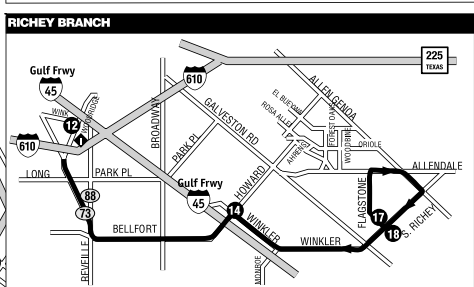

- These time points are not served on weekends. Estos puntos no tienen servicio los fines de semana.

LEGEND / LEYENDA

- Ella Branch
- Northwest Mall Branch
- Via HOV Lane
- Howard Branch
- Howard/Richey Branch
- Via Gulfcoast Health Center
- Acres Homes Health Center
- METRO Rail Red Line
- Point where time is shown on schedule. Time points can be used as references to estimate when the bus will arrive at your stop.
- METRO Rail Stations / Estación de METRO Rail