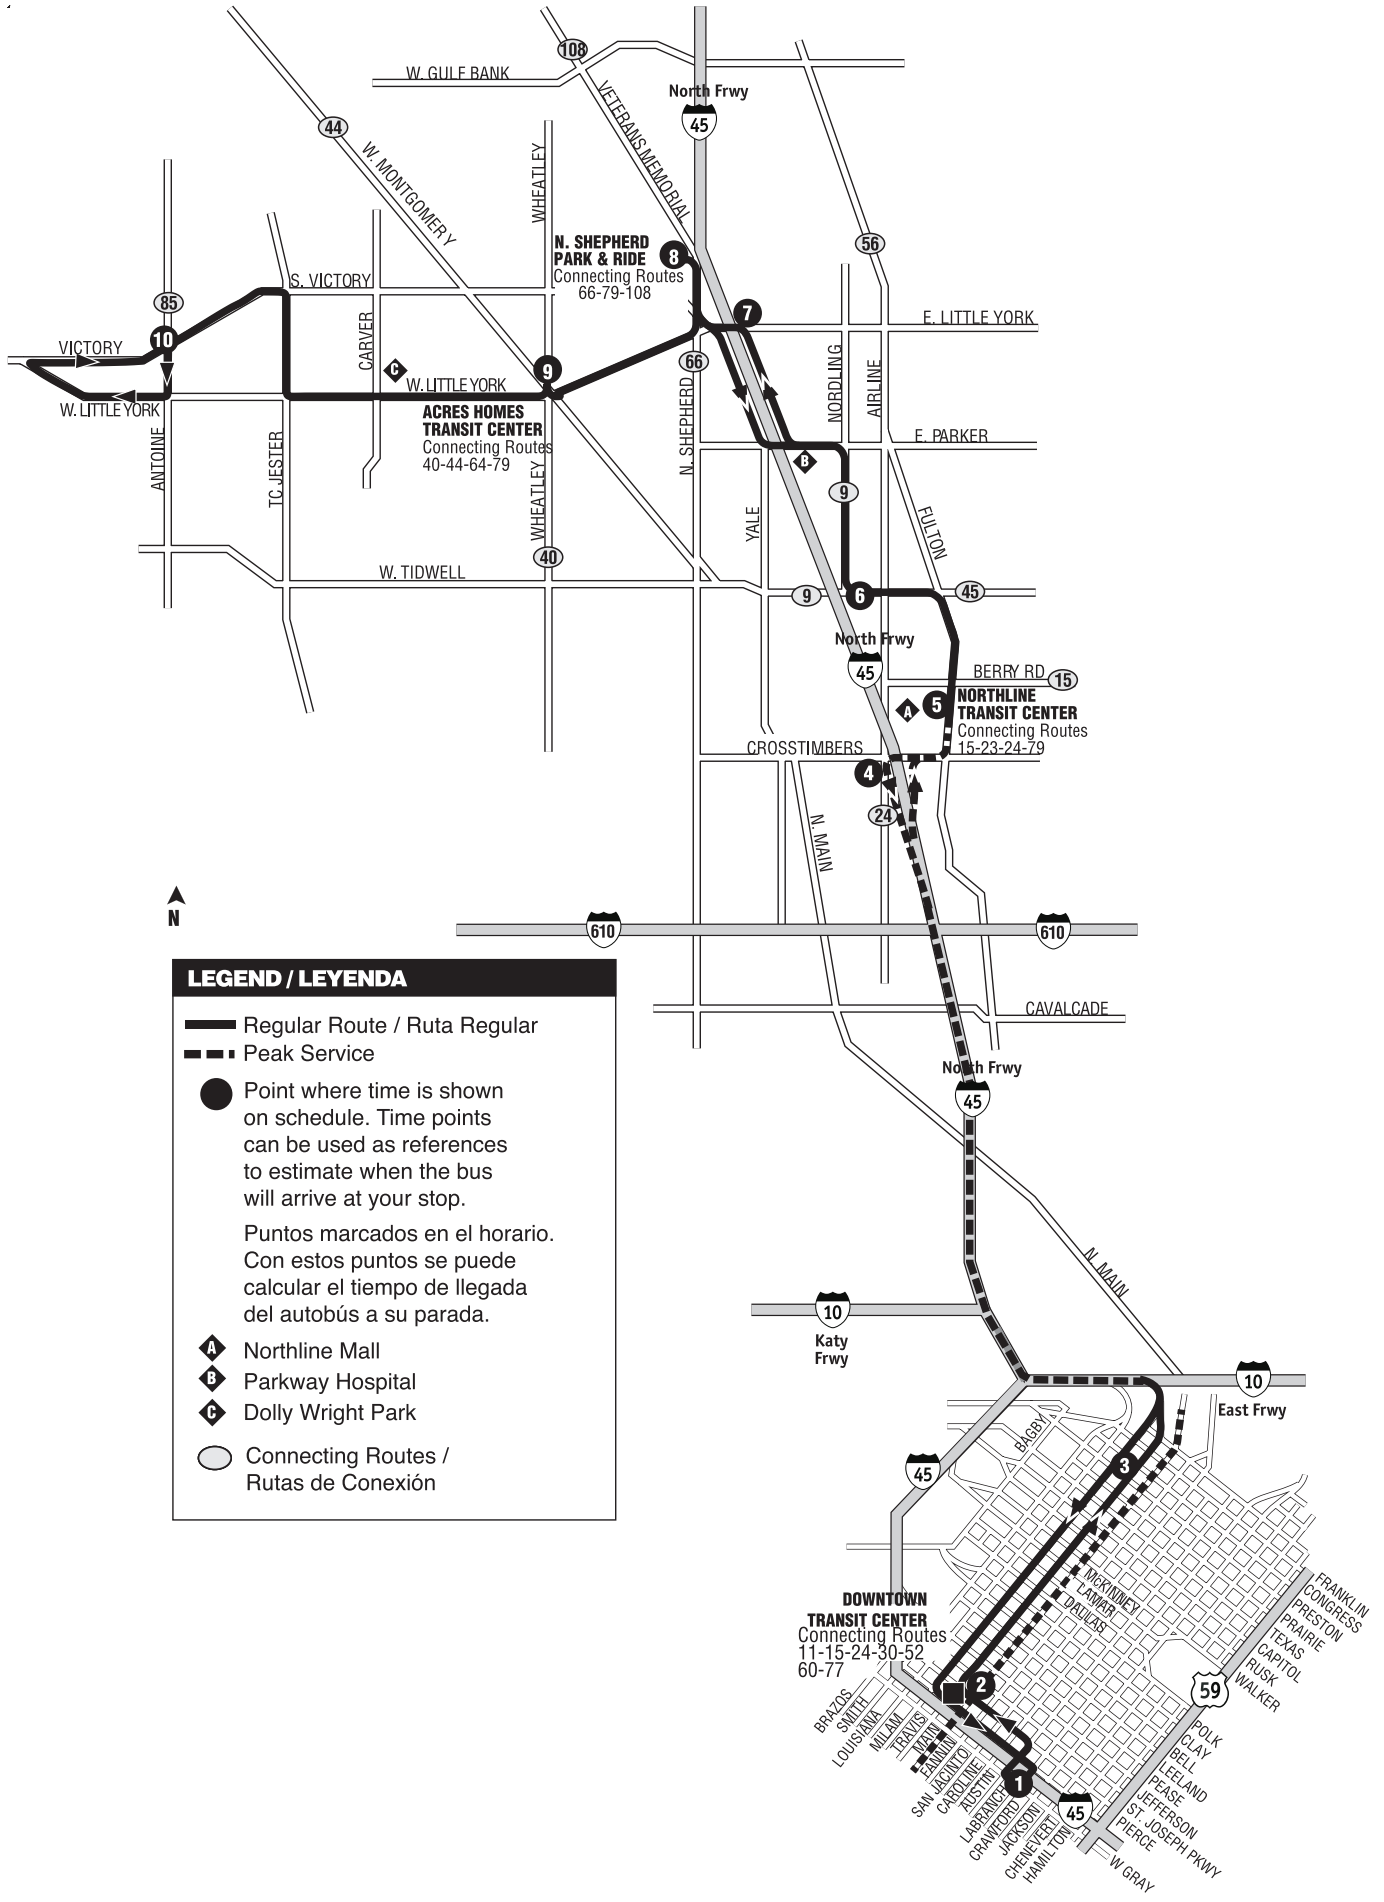

79 West Little York Limited Route Map / Mapa de la ruta

LEGEND / LEYENDA

- Regular Route / Ruta Regular
- Peak Service
- Point where time is shown on schedule. Time points can be used as references to estimate when the bus will arrive at your stop.
  Puntos marcados en el horario. Con estos puntos se puede calcular el tiempo de llegada del autobús a su parada.
- Northline Mall
- Parkway Hospital
- Dolly Wright Park
- Connecting Routes / Rutas de Conexión

DOWNTOWN TRANSIT CENTER
Connecting Routes
11-15-24-30-52
60-77

ACRES HOMES TRANSIT CENTER
Connecting Routes
40-44-64-79

N. SHEPHERD PARK & RIDE
Connecting Routes
66-79-108

NORTHLINE TRANSIT CENTER
Connecting Routes
15-23-24-79