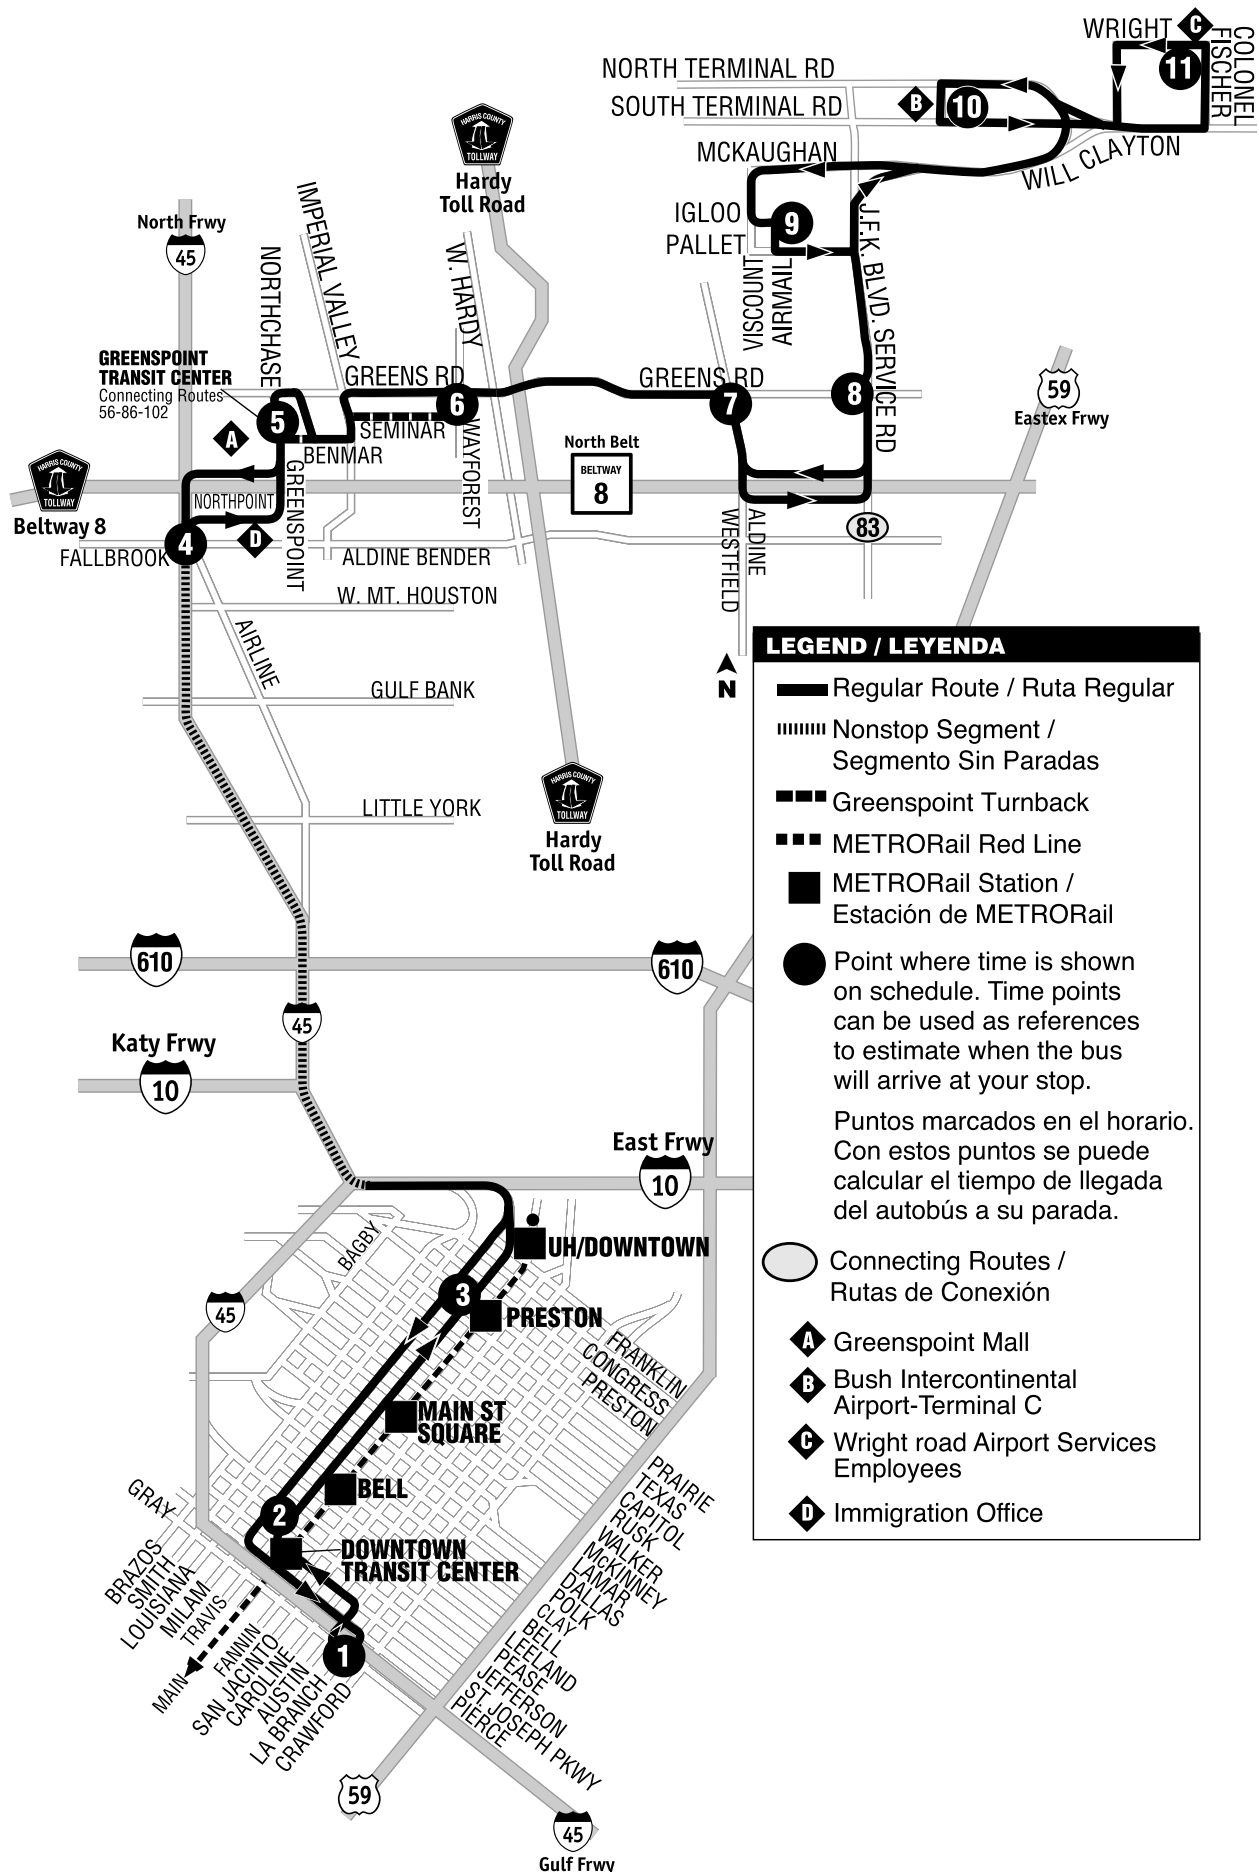

LEGEND / LEYENDA

- Regular Route / Ruta Regular
- Nonstop Segment / Segmento Sin Paradas
- Greenspoint Turnback
- METRORail Red Line
- METRORail Station / Estación de METRORail
- Point where time is shown on schedule. Time points can be used as references to estimate when the bus will arrive at your stop.
  Puntos marcados en el horario. Con estos puntos se puede calcular el tiempo de llegada del autobús a su parada.
- Connecting Routes / Rutas de Conexión
- Greenspoint Mall
- Bush Intercontinental Airport-Terminal C
- Wright road Airport Services Employees
- Immigration Office