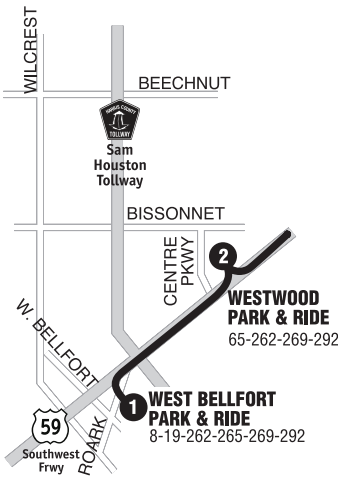

	West Bellfort Park & Ride ①	Louisiana & St Joseph Pkwy ③	Smith & McKinney ⑦	Congress & La Branch ⑨
Morning				
	5:00	5:20		5:33
	5:15	5:35		5:48
	5:27	5:47		6:00
	5:39	5:59		6:12
	5:51	6:11		6:24
	6:00	6:20		6:33
	6:07	6:27		6:40
	6:14	6:34		6:47
	6:21	6:41		6:54
	6:26	6:46		6:59
	6:31	6:51		7:04
	6:35	6:55		7:08
	6:39	6:59		7:12
	6:43	7:03		7:16
	6:47	7:07		7:20
	6:51	7:11		7:24
	6:55	7:15		7:28
	6:59	7:19		7:32
	7:03	7:23		7:36
	7:07	7:27		7:40
	7:11	7:31		7:44
	7:15	7:35		7:48
	7:19	7:39		7:52
	7:21	7:41		7:54
	7:24	7:44		7:57
	7:28	7:48		8:01
	7:32	7:52		8:05
	7:36	8:00		8:09
	7:41	8:06		8:14
	7:46	8:11		8:19
	7:50	8:15		8:23
	7:55	8:20		8:28
	8:00	8:25		8:33
	8:06	8:31		8:38
	8:12	8:37		8:44
	8:18	8:43		8:50
	8:24	8:48		8:56
	8:30	8:54		9:01
				9:07
Evening				
	3:31			4:06
	3:41			4:16
	3:56			4:31
	4:11			4:46
	4:21		4:56	
	4:26		5:01	
	4:31			5:06
	4:36			5:11
	4:41		5:16	
	4:46			5:21
	4:51		5:26	
	4:56			5:31
	5:06			5:41
	5:15			5:50
	5:18			5:53
	5:37			6:12
	6:02			6:37
	7:06			7:41

Check Bus Destination
signs.

Observaciones

Pasaje completo, viaje
sencillo. Zona 2.

Verifique los letreros de
destino del autobús.

269 Westwood/West Bellfort

Weekday Inbound / Día de Semana Hacia la Ciudad

1 West Bellfort Park & Ride	3 Louisiana & St Joseph Pkwy	7 Smith & McKinney	9 Congress & La Branch
Late Evening			
8:48		9:23	

262-265-269 Southwest Corridor Route Maps / Mapa de las Rutas

**Park & Ride Lot/
Southwest Corridor Routing**

Travel Time / Tiempo Del Viaje

Westwood Park & Ride Lot to/from Downtown = approximately 30 minutes
West Bellfort Park & Ride Lot to/from Downtown = approximately 30 minutes

Westwood Park & Ride Lot ida/vuelta desde el centro = aproximadamente 30 minutos
West Bellfort Park & Ride Lot ida/vuelta desde el centro = aproximadamente 30 minutos